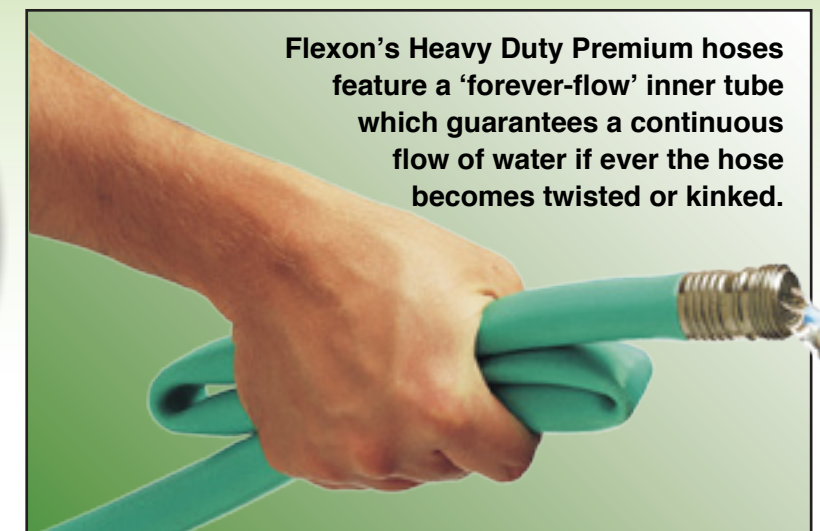

- 2-Ply Reinforcing
- 2-Ply Inner Core
- 2-Ply Outer Jacket
- Heavy Duty Crush-Proof Brass Couplings
- Flexon's Patented Guard-N-Grip Connector

FOREVER-FLOW PREMIUM HOSE

For Lasting Value & Proven Performance

*Not available on 3/4" hoses.

Flexon's Heavy Duty Premium hoses feature a 'forever-flow' inner tube which guarantees a continuous flow of water if ever the hose becomes twisted or kinked.

Flexon's patented Guard-N-Grip connector protects the hose coupling from becoming damaged while making it easier to connect and disconnect the hose from any faucet or spigot!