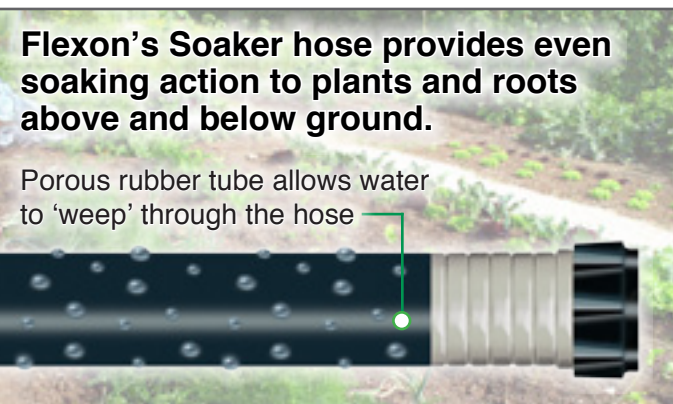

Flexon's Soaker hose provides even soaking action to plants and roots above and below ground.

Porous rubber tube allows water to 'weep' through the hose

Flexon's 3-Tube Sprinkler hose offers dual watering functionality: