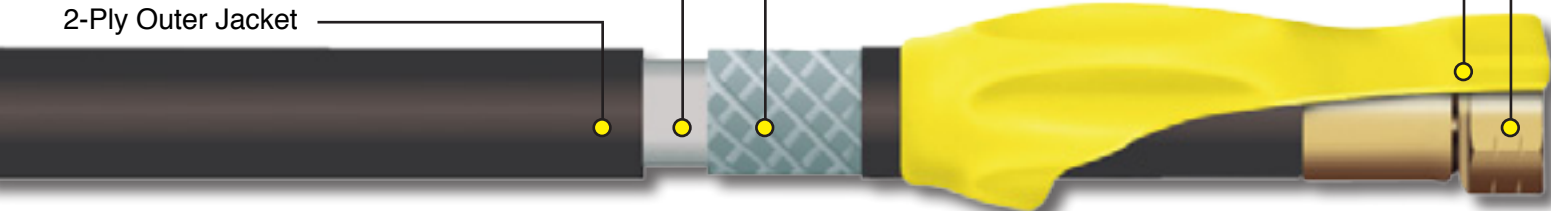

Flexon's patented Guard-N-Grip connector offers leak proof connectivity from the faucet to the hose.

U.S. Patent No. 5367925
CAN. Patent No. 2099225
MEX. Patent No. 406395

Flexon's Lifetime Hose features a 6-ply construction to guarantee a continuous water flow:

- 2-Ply Reinforcing
- 2-Ply Inner Core
- 2-Ply Outer Jacket
- Heavy Duty Crush-Proof Brass Couplings
- Flexon's Patented Guard-N-Grip Connector