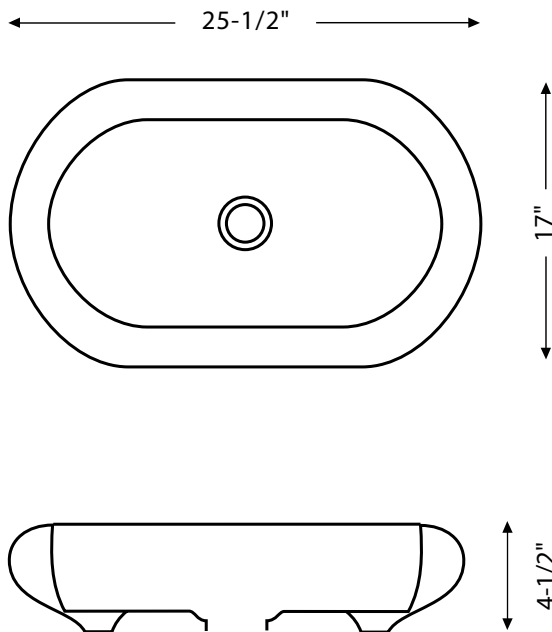

---

**SPECIFICATIONS**

---

This sink blends in beautifully with a wide assortment of bathroom faucets and fixtures, making it easy to create a coordinated look.

**Features:**

- No faucet holes
- Requires wall or counter-mount faucet
- No overflow drain

Material: Vitreous china

Installation: Above-counter or countertop

Dimensions: 25-1/2" W x 17" L x 4-1/2" D

Strainer not included

---

**ADDITIONAL ACCESSORIES AVAILABLE**

---

**2645-0712**  
H-S02-W  
Pop-Up Strainer  
White

**2644-0711**  
H-S02-CH  
Pop-Up Strainer  
Chrome

**2643-0710**  
H-S02-BNO  
Pop-Up Strainer  
Brushed Nickel  
With Overflow

---

**SINK FEATURES**

---

All HIVE sinks receive expert hands-on care under strict quality control throughout every stage of our modern manufacturing process. This ensures a "NO HASSLE" Limited Lifetime Warranty against all manufacturing defects in material and workmanship under normal use.