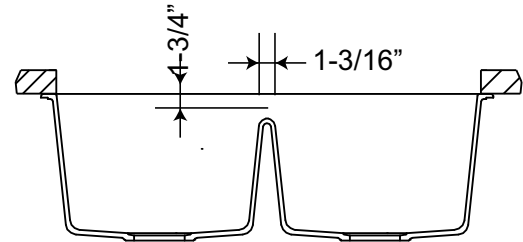

Double Equal Bowl Kitchen Sink

SIS-GR202B - DURAGRANIT SERIES

- 80% quartz and 20% acrylic resins
- Undermount installation
- Scratch and stain resistant
- Heat and acid resistant
- Non-fading
- Easy to clean, extremely hygienic
- Suitable for food preparation
- Fits 36" cabinet
- 3 1/2" drain opening