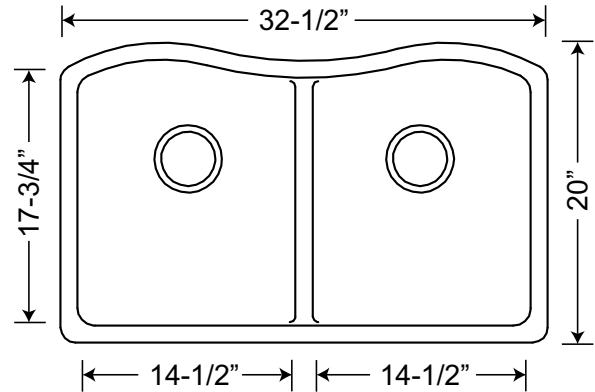

Double Equal Bowl Kitchen Sink

SIS-GR202B - DURAGRANIT SERIES

- 80% quartz and 20% acrylic resins
- Undermount installation
- Scratch and stain resistant
- Heat and acid resistant
- Non-fading
- Easy to clean, extremely hygienic
- Suitable for food preparation
- Fits 36" cabinet
- 3 1/2" drain opening