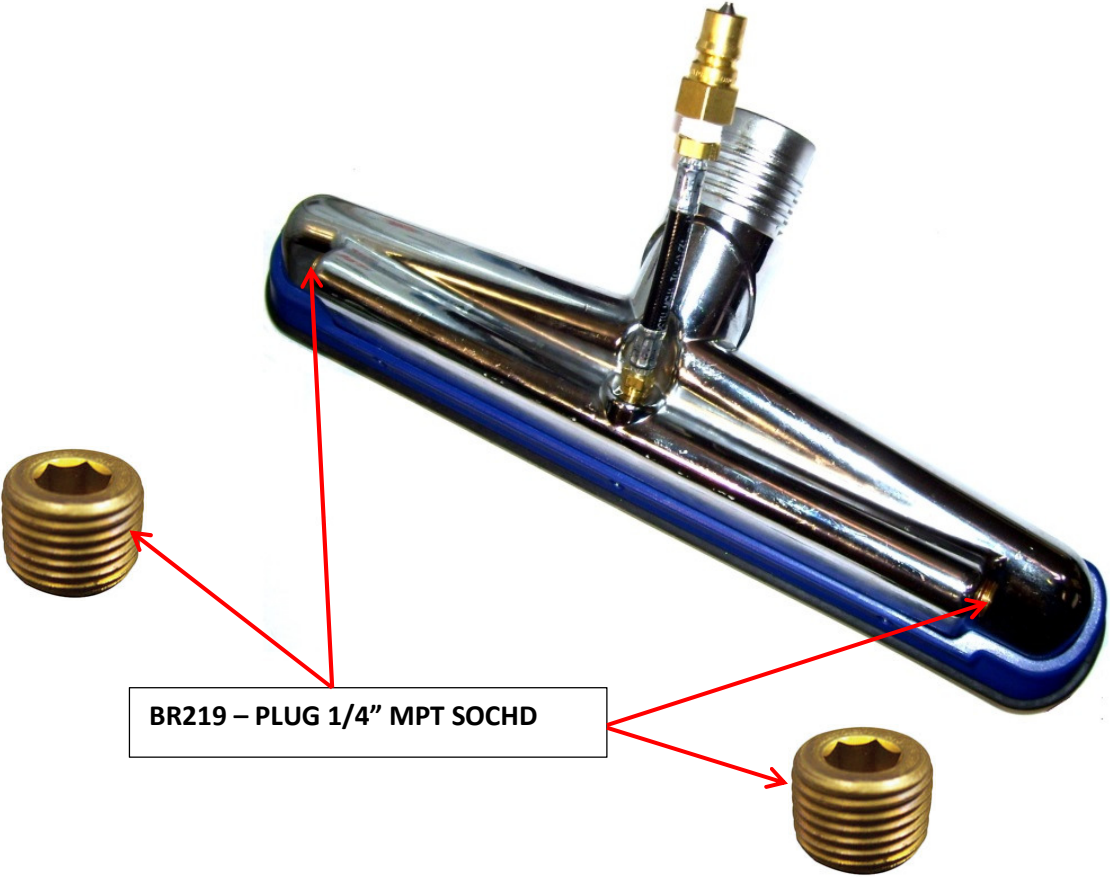

AR51E GEKKO 14" SQUEEGEE HEAD PARTS

Part #	Description	QTY
AR51E	Gekko 14" Squeegee Head Complete	1
NA021A	Cast 14" Gekko Head	1
AR51SQ	Attachment Gekko 14" Squeegee	1
NM5854	HP Solution Hose Assembly	1
AH102B	1/4" Male Quick Connect Brass	1
BR219	Plug 1/4" MPT Socket Head Brass	2
B605	Spray Jet, Veejet 1/8" VV 8001 brass	2
B607	Spray Jet, Veejet 1/8" VV 11001 brass	1
NM5852	4-40 x 0.3125" Pan Head Machine Screw, SS	5

AR51E - 14" GEKKO SQUEEGEE HEAD COMPLETE

AR51E GEKKO 14" SQUEEGEE HEAD PARTS

AH102B - 1/4" MALE QUICK CONNECT

NM5854 - 3/16" HP SOLUTION HOSE ASSEMBLY
2-3/4" with 1/8" MPT & 1/4" MPT ends

NA021A - CAST 14" GEKKO HEAD

AR51E GEKKO 14" SQUEEGEE HEAD PARTS

AR51E GEKKO 14" SQUEEGEE HEAD PARTS

BR219 - PLUG 1/4" MPT SOCHD