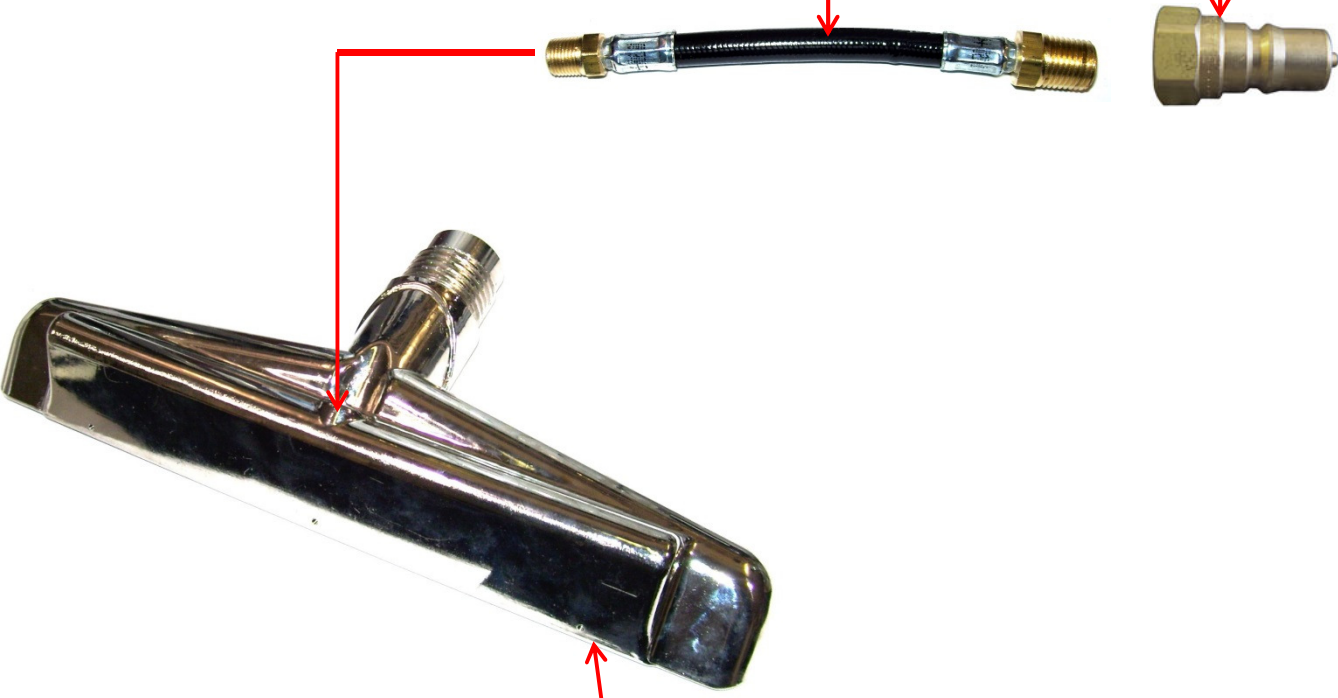

AR51E GEKKO 14" SQUEEGEE HEAD PARTS

Part #	Description	QTY
AR51E	Gekko 14" Squeegee Head Complete	1
NA021A	Cast 14" Gekko Head	1
AR51SQ	Attachment Gekko 14" Squeegee	1
NM5854	HP Solution Hose Assembly	1
AH102B	1/4" Male Quick Connect Brass	1
BR219	Plug 1/4" MPT Socket Head Brass	2
B605	Spray Jet, Veejet 1/8" VV 8001 brass	2
B607	Spray Jet, Veejet 1/8" VV 11001 brass	1
NM5852	4-40 x 0.3125" Pan Head Machine Screw, SS	5

AR51E - 14" GEKKO SQUEEGEE HEAD COMPLETE

AR51E GEKKO 14" SQUEEGEE HEAD PARTS

AH102B - 1/4" MALE QUICK CONNECT

NM5854 - 3/16" HP SOLUTION HOSE ASSEMBLY
2-3/4" with 1/8" MPT & 1/4" MPT ends

NA021A - CAST 14" GEKKO HEAD

AR51E GEKKO 14" SQUEEGEE HEAD PARTS

AR51E GEKKO 14" SQUEEGEE HEAD PARTS

BR219 - PLUG 1/4" MPT SOCHD